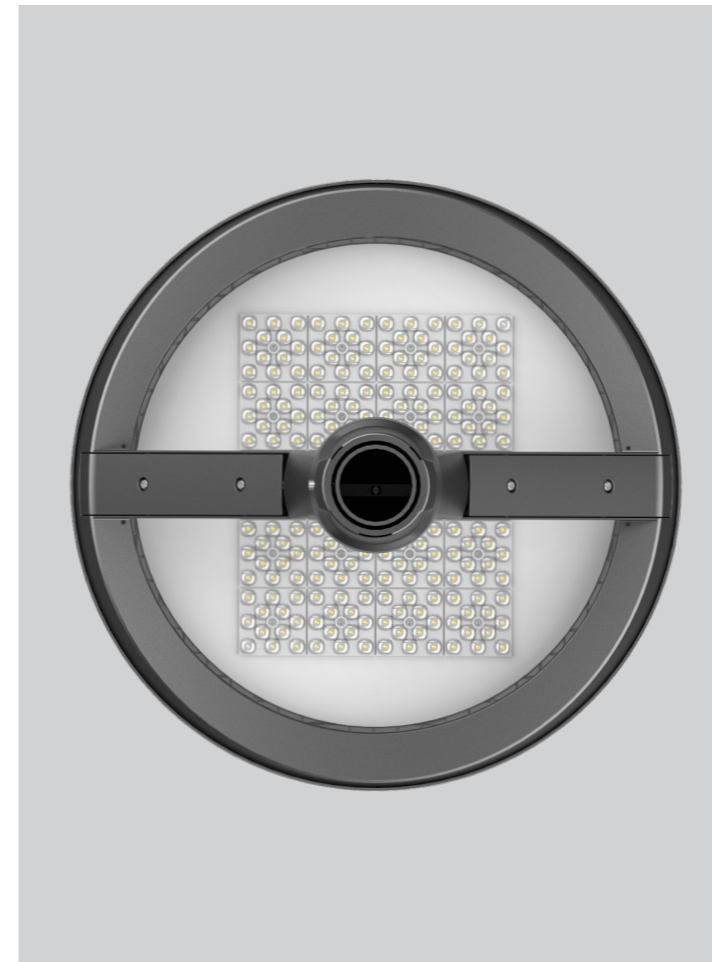

HALO

Modern Presence. Powerful Output.

>80
CRI Colour
Rendering
Index

IP66
Ingress
Protection
Rating

IK08
Impact
Rating

Flicker
Free

APPLICATIONS:

Residential: Garden pathways, outdoor recreation areas
Public & Commercial: Area lighting, carpark, road lighting

HALO brings contemporary architectural styling together with high lumen performance up to 12,000 lumens. DALI dimmable and rated IP66 & IK08, it's engineered for urban streetscapes and public areas requiring performance, control, and reliability in up to 50°C conditions.

IP RATING IP66	CRI > 80	BEAM ANGLE Type III	FLICKER-FREE YES	OPERATING TEMP. -30 to 50 °C
PRODUCT COLOUR Black RAL9017	PROJECTED LIFESPAN >80,000hrs @ Ta 25°C (L80)	WARANTY 5 Years		

Modern Presence.
Powerful Output.

DIMENSIONS & WEIGHTS

Product Code	A x B (mm)	Weight (kg)
HALO40W830T3	Ø 450x526mm	7.58
HALO75W830T3	Ø 450x526mm	7.94
HALO100W830T3	Ø 450x526mm	7.97