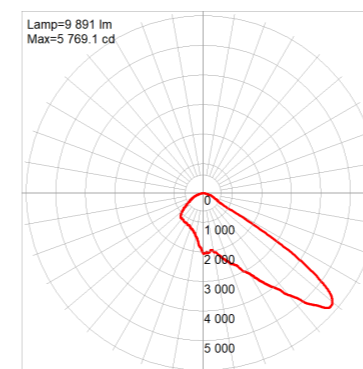

PHOTOMETRIC DIAGRAM